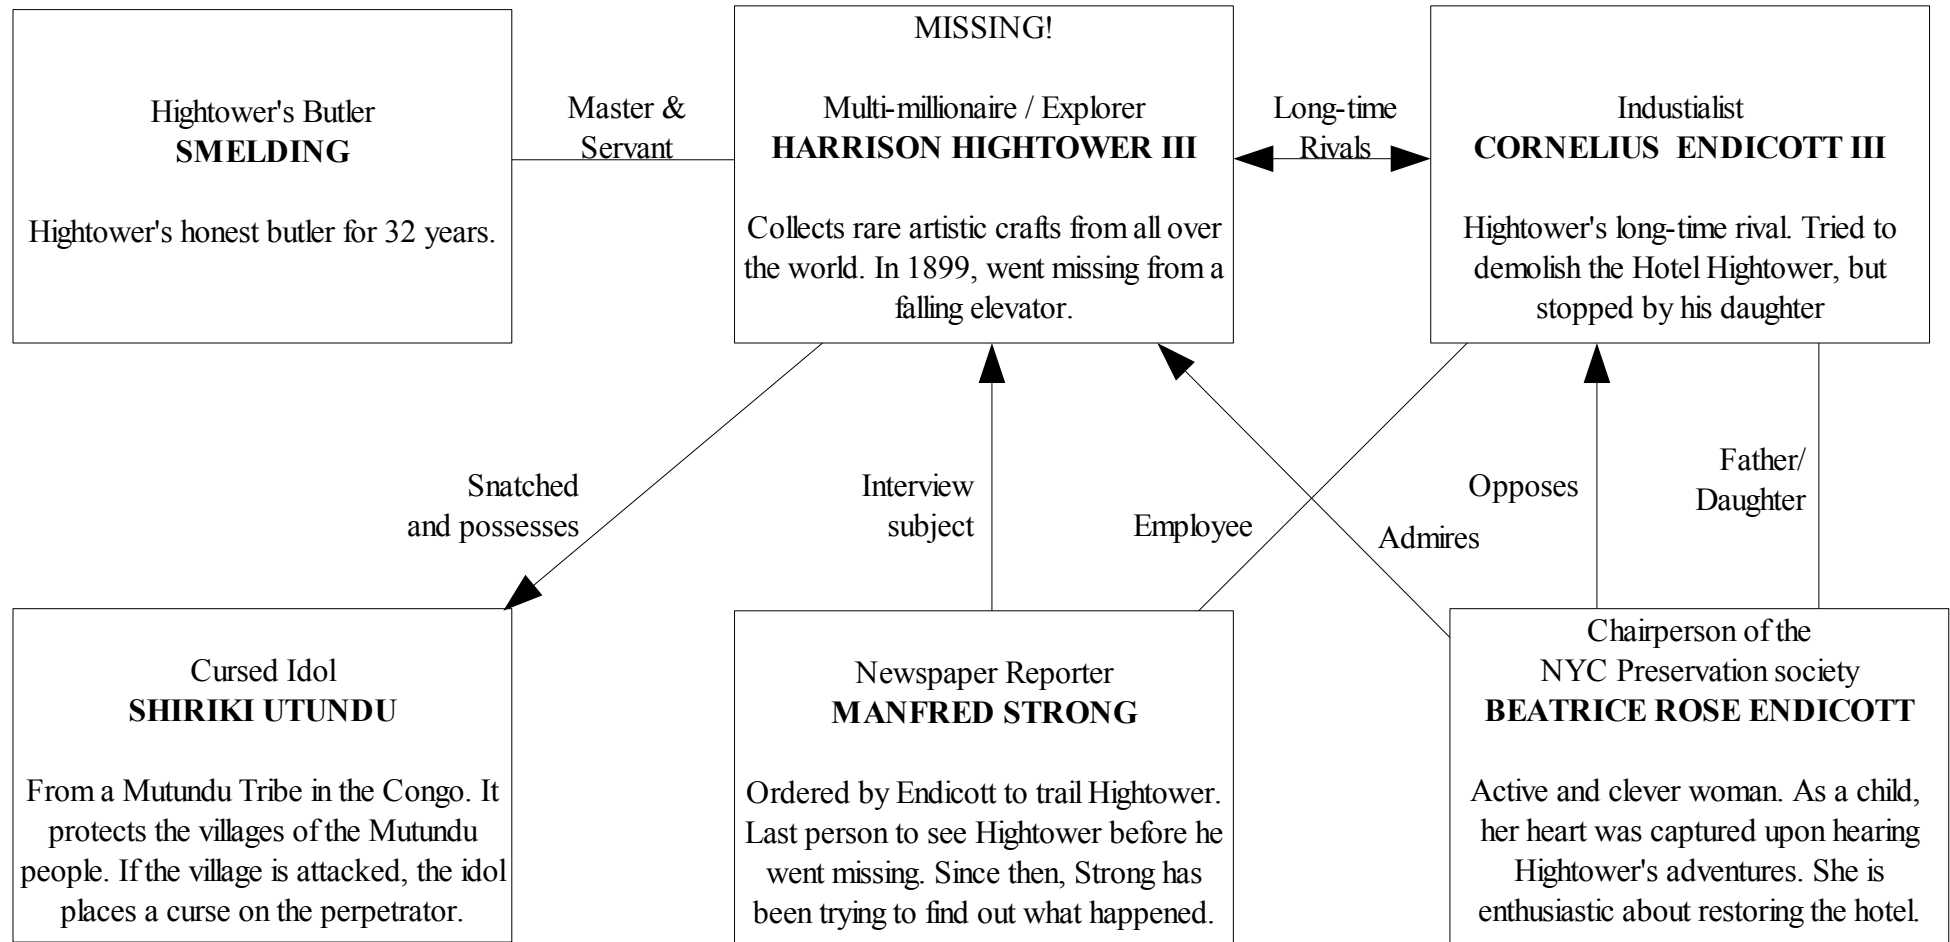

TOWER OF TERROR – RELATIONSHIP CHART

*This is an unofficial translation for the official website. Certain liberties were taken during the editing process.
The authors of this document are not affiliated with Oriental Land or Disney.*